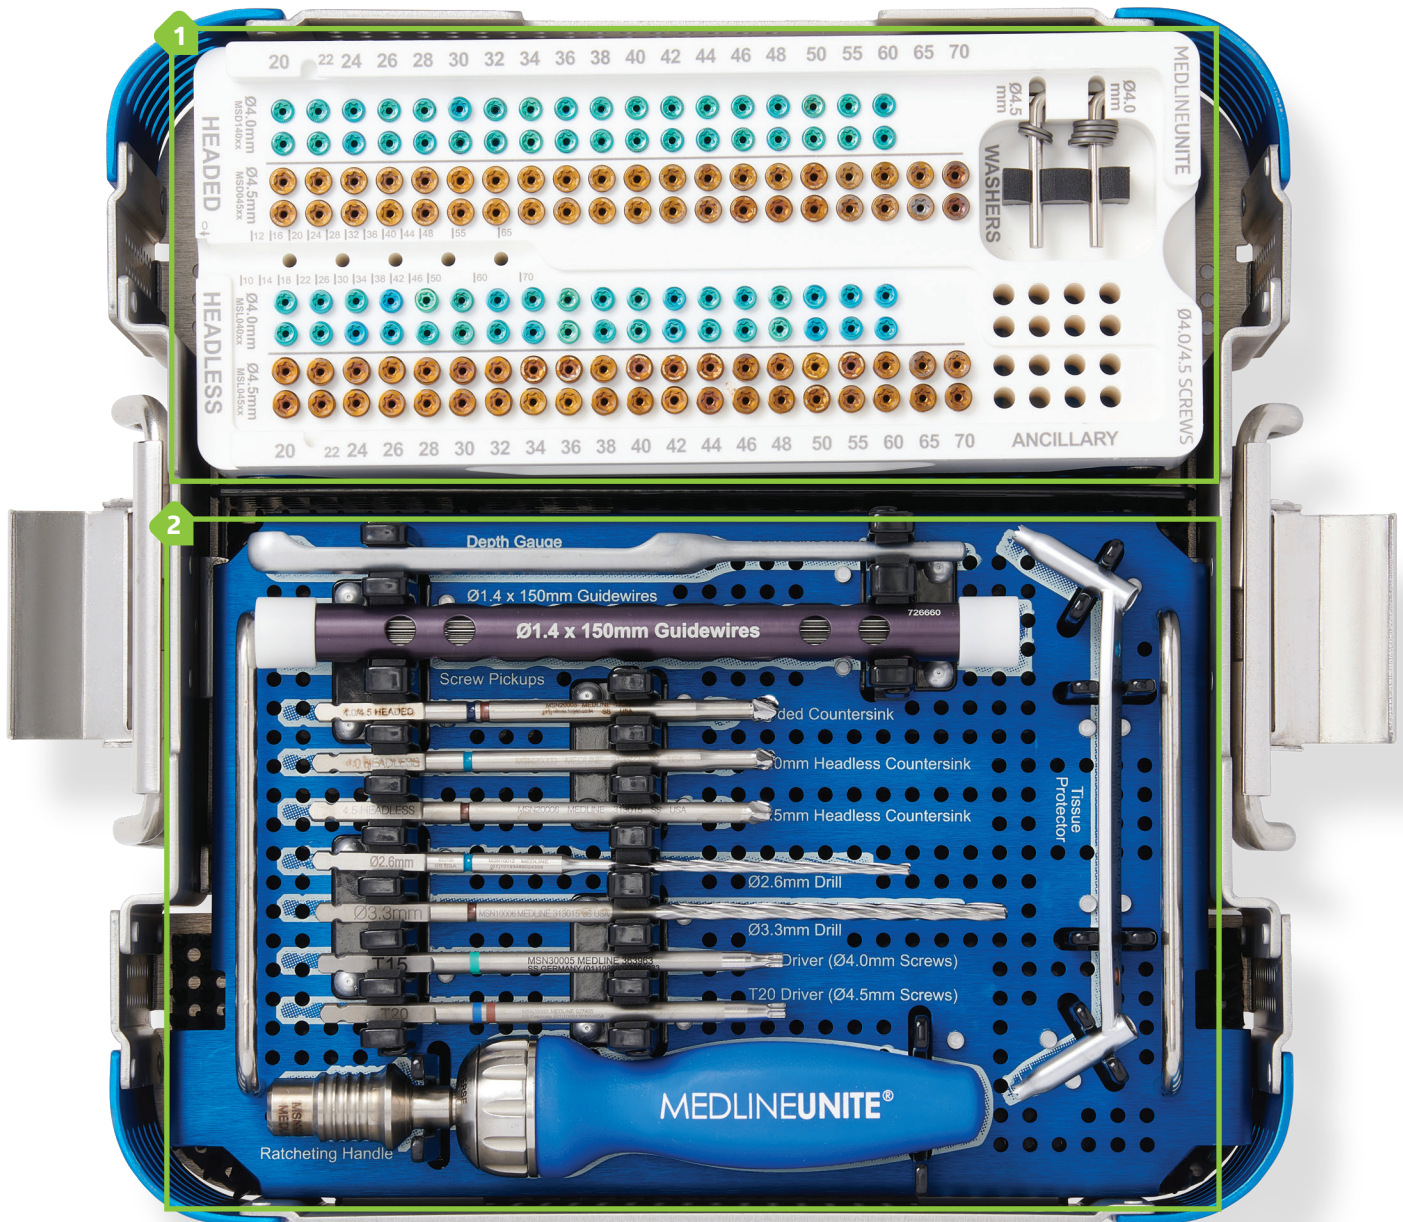

# TRAY LAYOUT GUIDE.

4.0/4.5mm Cannulated  
Screw System

## 1 Screw Caddy

4.0mm Headed and Headless Screws,  
4.5mm Headed and Headless Screws, Washers

## 2 Instrument Rack

Cannulated Depth Gauge, Guidewires,  
Countersinks, Cannulated Drill Bits,  
Cannulated Drivers, Ratchet AO/QC Handle,  
Pickups, Tissue Protectors

## Cannulated Depth Gauge

Item No.	Description	Qty.
MSN40001	150mm wire	1