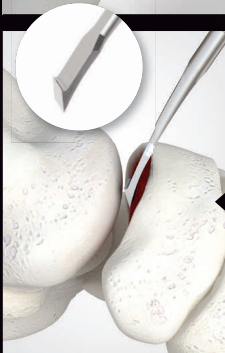

UNITE[®]
FOOT & ANKLE

INTELLIGENTLY DESIGNED

CHOICE COMPRESSION.

Articulating Pin Distractor provides unobstructed access to joints with the ability to converge or diverge the joint space

Small Joint Arthrotome short, curved design allows for enhanced joint access and dual cutting features allow for easier cartilage removal

Dual mode compression allows for interfragmentary or traditional dynamic compression through the same feature

PART OF THE UNITE FOOT RECON PLATING SYSTEM.

MTP FUSION

LAPIDUS

LISFRANC 1st TMT

LISFRANC 2nd TMT