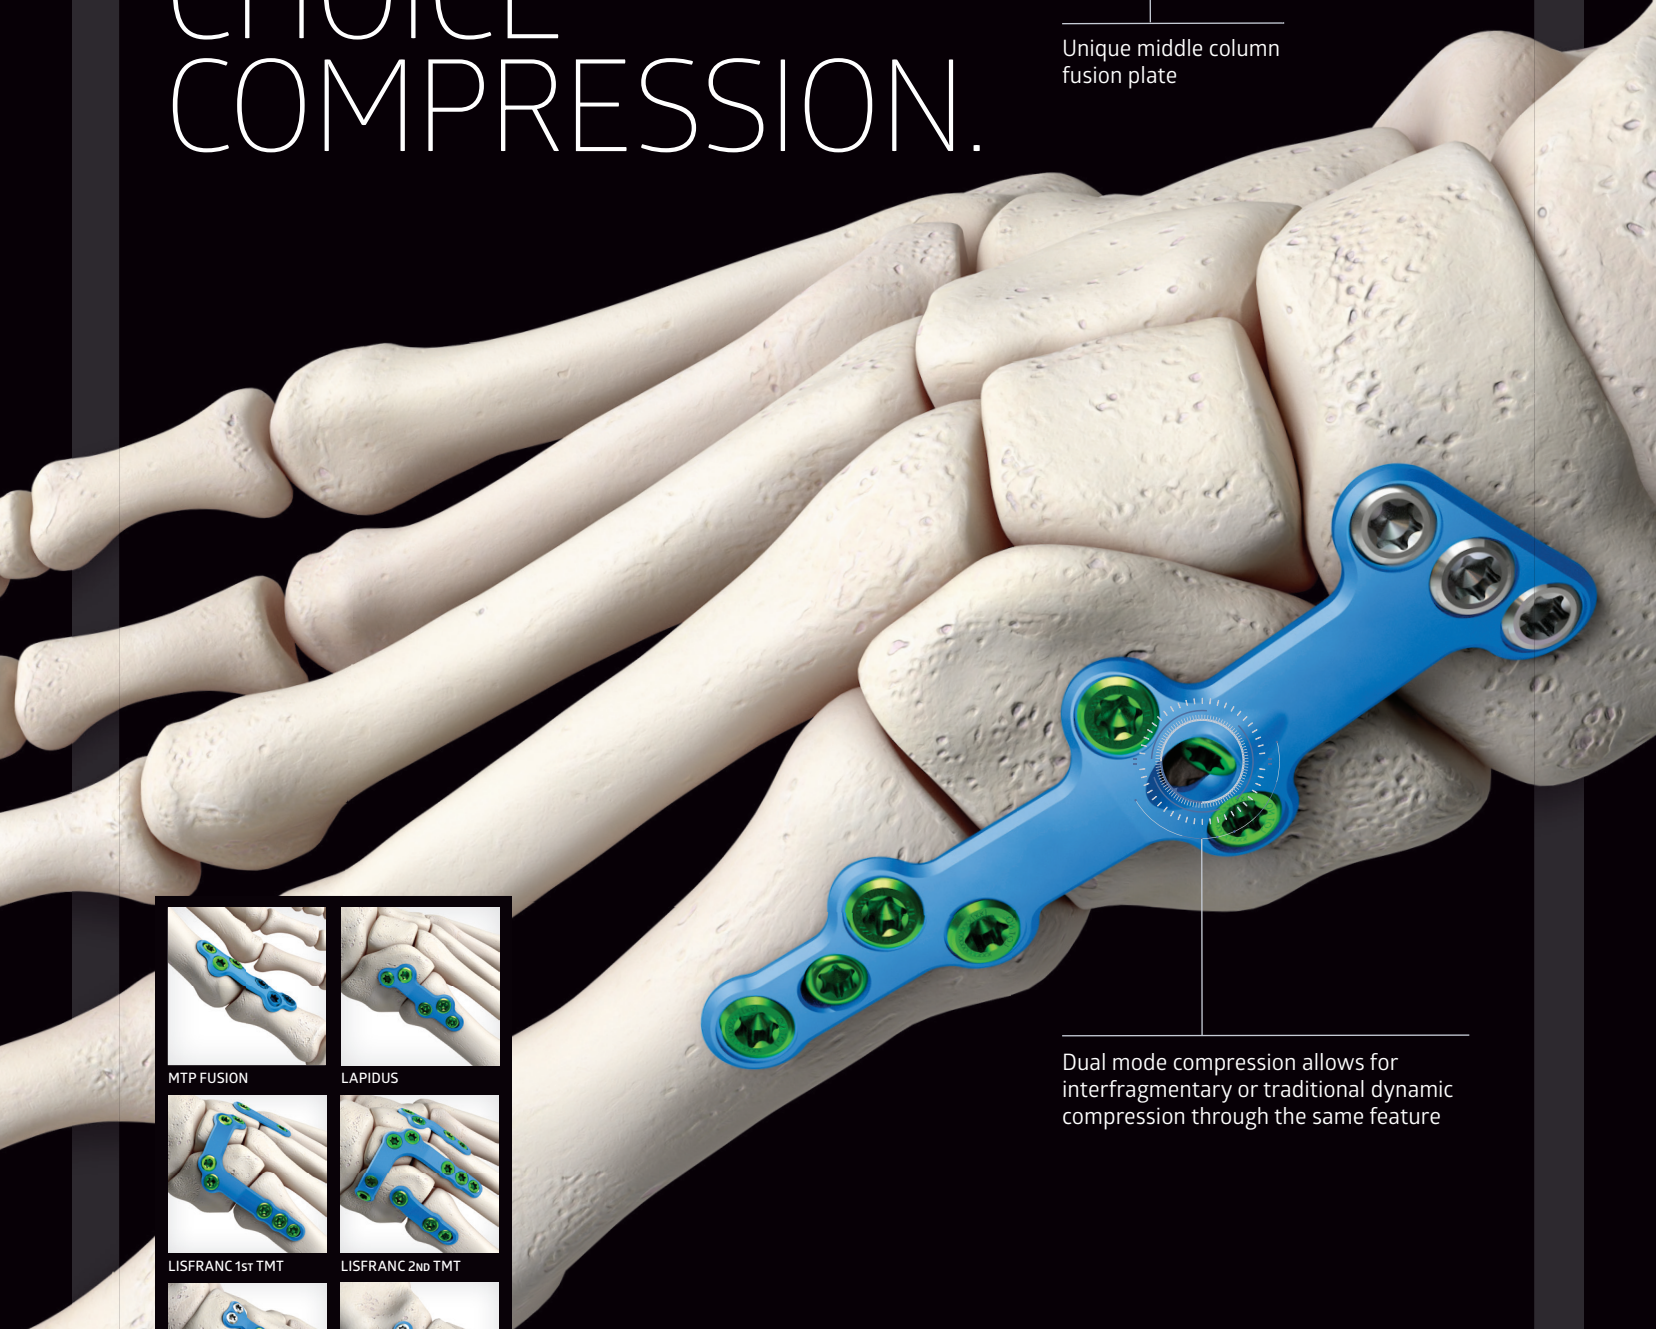

UNITE[®]
FOOT & ANKLE

INTELLIGENTLY DESIGNED

CHOICE COMPRESSION.

Unique middle column fusion plate

Dual mode compression allows for interfragmentary or traditional dynamic compression through the same feature

MTP FUSION

LAPIDUS

LISFRANC 1ST TMT

LISFRANC 2ND TMT

NC FUSION AND MIDDLE COLUMN FUSION

TN FUSION

PART OF
THE UNITE
FOOT RECON
PLATING
SYSTEM.

For more information or to schedule a case, contact your Medline UNITE representative, or visit medlineunite.com.