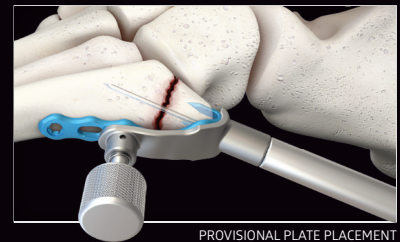

### 5th Metatarsal Hook Plate System

REDUCTION AND PLATE ALIGNMENT

**Hook plate guide** aids in proper plate alignment, fracture reduction, and homerun screw trajectory.

**Nitinol drill pin** allows the surgeon to pre-drill for the exact length of the plate's hooks.

**Inserters** threads onto the plate, allowing it to slide down a guidewire for easy, accurate placement.

PROVISIONAL PLATE PLACEMENT

PART OF THE UNITE MINI FOOT PLATING SYSTEM.

5TH METATARSAL HOOK,  
METATARSAL STRAIGHT,  
METATARSAL T,  
METATARSAL L,  
METATARSAL Z,  
NAVICULAR,  
CUBOID,  
TALAR NECK